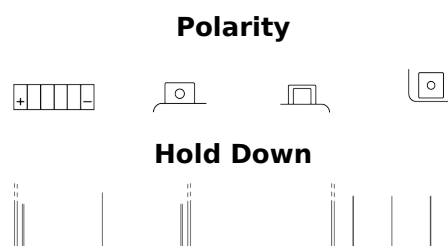

Product overview

Batteries for Motorcycles, ATVs, Snowmobiles, Garden

Li-Ion ELTX12

Part number	ELTX12
Technology	Li-Ion
EAN/GTIN	3661024036832
Voltage	12 V
Capacity	4 Ah
CCA	210 A
Watt hour	42 Wh
Length	150 mm
Width	90 mm
Height	95 mm
Box size	C53
Polarity	ETN 1
Terminal Type	M12
Hold Down	B0
Weights (subject of variation)	0.80 kg