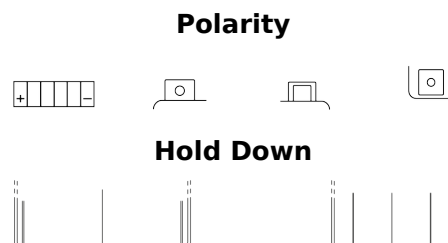

Product overview

Batteries for Motorcycles, ATVs, Snowmobiles, Garden

Li-Ion ELT12B

Part number	ELT12B
Technology	Li-Ion
EAN/GTIN	3661024036818
Voltage	12 V
Capacity	5 Ah
CCA	260 A
Watt hour	60 Wh
Length	150 mm
Width	70 mm
Height	130 mm
Box size	C51
Polarity	ETN 1
Terminal Type	M12
Hold Down	B0
Weights (subject of variation)	0.90 kg