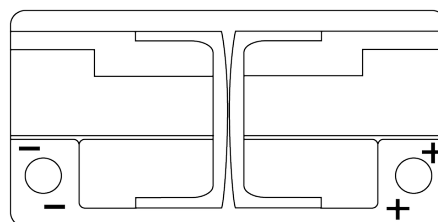

Product overview

Batteries for Marine and Leisure

Dual EFB TZ850

Part number	TZ850
Technology	EFB
EAN/GTIN	3661024057608
Voltage	12 V
Capacity	100.0 Ah
CCA	900 A
Watt hour	850 Wh
Length	353 mm
Width	175 mm
Height	190 mm
Box size	L05
Polarity	ETN 0
Terminal Type	EN taper post
Hold Down	B13
Weights (subject of variation)	25.50 kg

Polarity

Terminal Type

Hold Down

Design, features and specifications are subject to change without notice. We disclaim any representation or warranty, express or implied, concerning the data or recommendations, and in no event shall be liable for any loss or damage claimed to have arisen as a result. Some products may not be available in your local market.