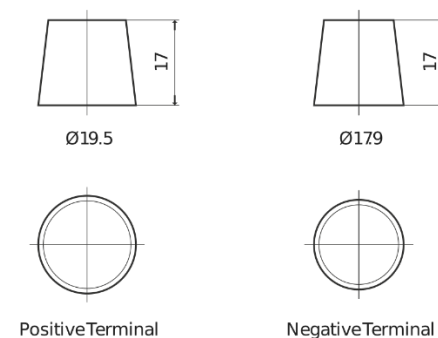

Terminal Type

Hold Down

Design, features and specifications are subject to change without notice. We disclaim any representation or warranty, express or implied, concerning the data or recommendations, and in no event shall be liable for any loss or damage claimed to have arisen as a result. Some products may not be available in your local market.