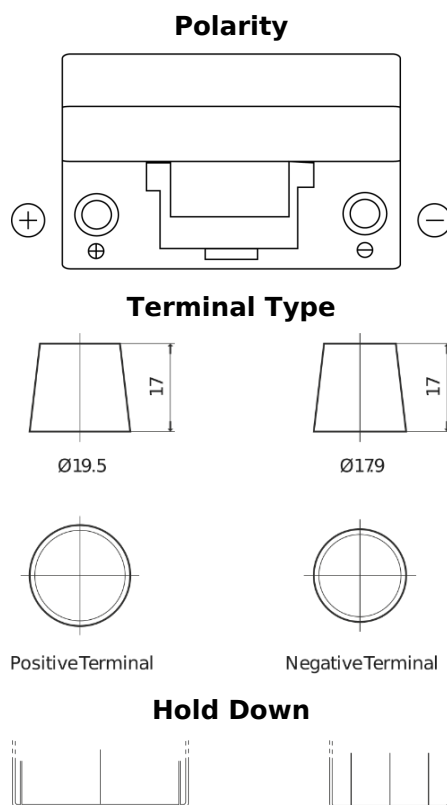

**Product overview**

Batteries for Marine and Leisure

**Dual EFB TZ650**

Part number	TZ650
Technology	EFB
EAN/GTIN	3661024057486
Voltage	12 V
Capacity	75.0 Ah
CCA	750 A
Watt hour	650 Wh
Length	260 mm
Width	173 mm
Height	222 mm
Box size	D26
Polarity	ETN 1
Terminal Type	EN taper post
Hold Down	B0
Weights (subject of variation)	19.00 kg