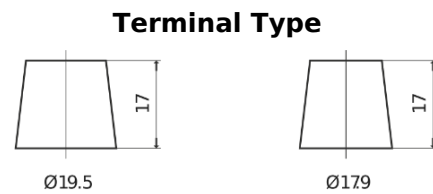

**Product overview**

Batteries for Trucks, Buses, Construction, Agriculture

**EndurancePRO EFB TX2253**

Part number	TX2253
Technology	EFB
EAN/GTIN	3661024056632
Voltage	12 V
Capacity	225.0 Ah
CCA	1150 A
Length	518 mm
Width	274 mm
Height	240 mm
Box size	D06
Polarity	ETN 3
Terminal Type	EN taper post
Hold Down	B0
Weights (subject of variation)	60.10 kg