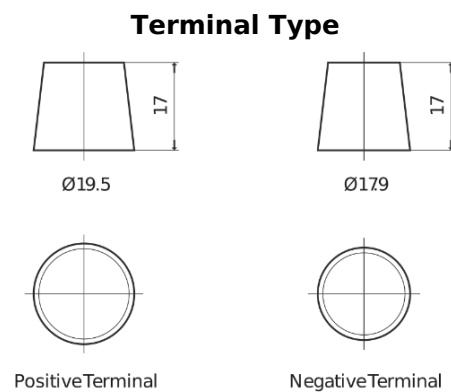

**Product overview**

Batteries for Trucks, Buses, Construction, Agriculture

**EndurancePRO EFB TX1803**

Part number	TX1803
Technology	EFB
EAN/GTIN	3661024056625
Voltage	12 V
Capacity	180.0 Ah
CCA	1000 A
Length	513 mm
Width	223 mm
Height	223 mm
Box size	D05
Polarity	ETN 3
Terminal Type	EN taper post
Hold Down	B0
Weights (subject of variation)	46.10 kg