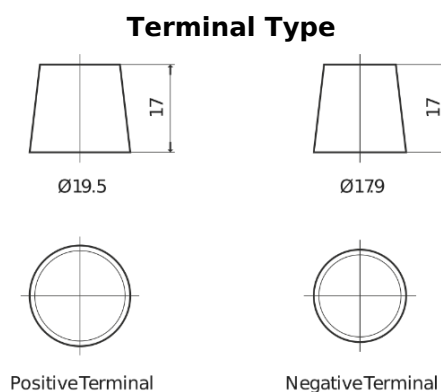

Product overview

Batteries for Trucks, Buses, Construction, Agriculture

EndurancePRO EFB TX1803

Part number	TX1803
Technology	EFB
EAN/GTIN	3661024056625
Voltage	12 V
Capacity	180.0 Ah
CCA	1000 A
Length	513 mm
Width	223 mm
Height	223 mm
Box size	D05
Polarity	ETN 3
Terminal Type	EN taper post
Hold Down	B0
Weights (subject of variation)	46.10 kg