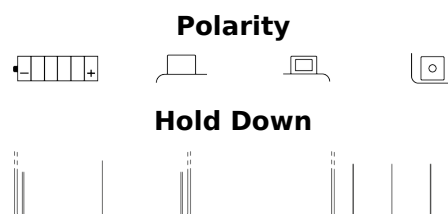

Product overview

Batteries for Motorcycles, ATVs, Snowmobiles, Garden

Conventional EB14L-A2

| | |
|--------------------------------|---------------|
| Part number | EB14L-A2 |
| Technology | Flooded |
| EAN/GTIN | 3661024033398 |
| Voltage | 12 V |
| Capacity | 14 Ah |
| CCA | 145 A |
| Length | 135 mm |
| Width | 90 mm |
| Height | 165 mm |
| Box size | C49 |
| Polarity | ETN 0 |
| Terminal Type | M08 |
| Hold Down | B0 |
| Weights (subject of variation) | 4.60 kg |