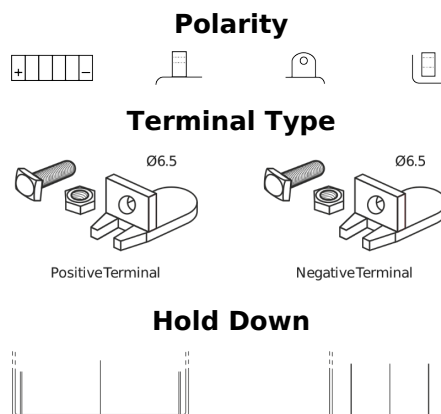

**Product overview**

Batteries for Motorcycles, ATVs, Snowmobiles, Garden

**GEL GEL12-30**

Part number	GEL12-30
Technology	GEL
EAN/GTIN	3661024034081
Voltage	12 V
Capacity	30 Ah
CCA	180 A
Length	197 mm
Width	132 mm
Height	186 mm
Box size	U01
Polarity	ETN 1
Terminal Type	EN full Ford lug
Hold Down	B0
Weights (subject of variation)	11.10 kg