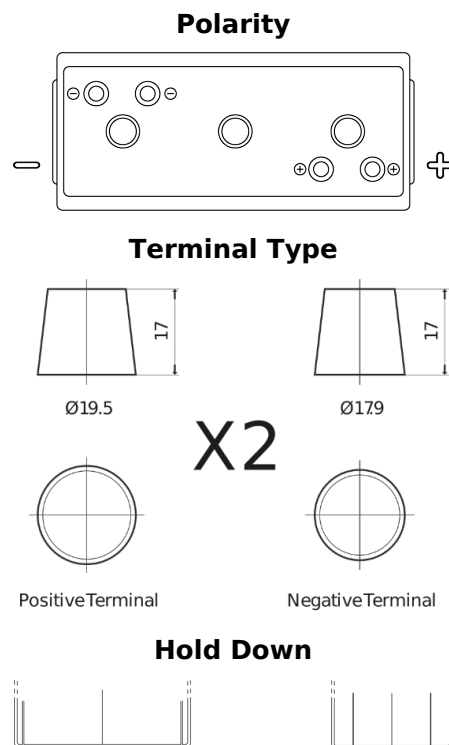

Product overview

Batteries for Marine and Leisure

Vintage EU200-6

Part number	EU200-6
Technology	Flooded
EAN/GTIN	3661024036139
Voltage	6 V
Capacity	200 Ah
CCA	1150 A
Length	398 mm
Width	174 mm
Height	234 mm
Box size	M06
Polarity	ETN 0
Terminal Type	Twin EN taper posts
Hold Down	B0
Weights (subject of variation)	27.80 kg