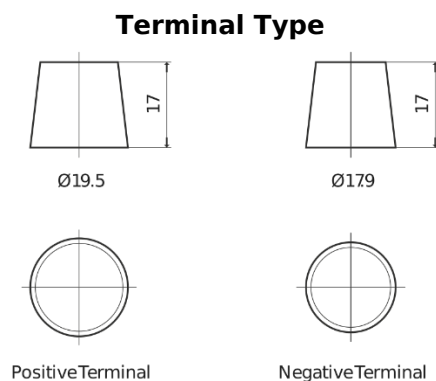

**Product overview**

Batteries for Marine and Leisure

**Vintage EU165-6**

Part number	EU165-6
Technology	Flooded
EAN/GTIN	3661024036146
Voltage	6 V
Capacity	165 Ah
CCA	900 A
Length	330 mm
Width	174 mm
Height	234 mm
Box size	M05
Polarity	ETN 0
Terminal Type	EN taper post
Hold Down	B0
Weights (subject of variation)	25.00 kg