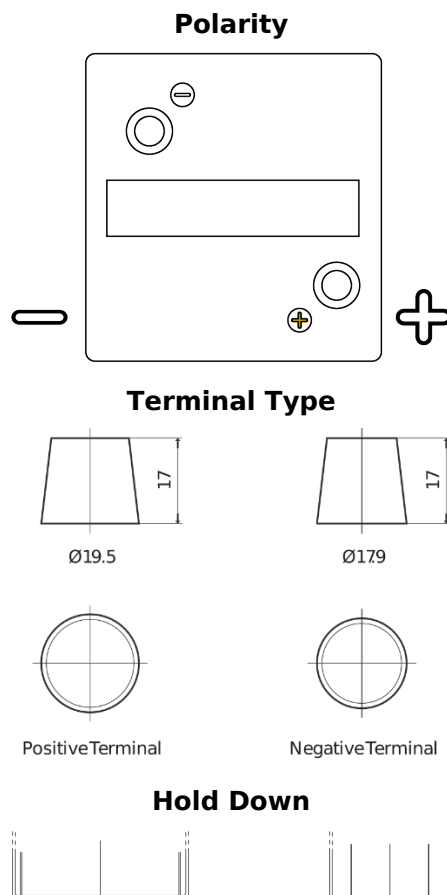

**Product overview**

Batteries for Marine and Leisure

**Vintage EU80-6**

Part number	EU80-6
Technology	Flooded
EAN/GTIN	3661024036160
Voltage	6 V
Capacity	80 Ah
CCA	600 A
Length	158 mm
Width	165 mm
Height	220 mm
Box size	M02
Polarity	ETN 0
Terminal Type	EN taper post
Hold Down	B0
Weights (subject of variation)	11.00 kg