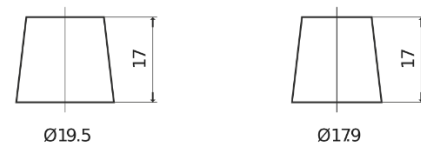

**Product overview**

Batteries for Cars

**Premium EA1050**

Part number	EA1050
Technology	Flooded
EAN/GTIN	3661024034302
Voltage	12 V
Capacity	105 Ah
CCA	850 A
Length	315 mm
Width	175 mm
Height	205 mm
Box size	LH4
Polarity	ETN 0
Terminal Type	EN taper post
Hold Down	B13
Weights (subject of variation)	23.10 kg

**Polarity**

**Terminal Type**

Positive Terminal

Negative Terminal

**Hold Down**

Design, features and specifications are subject to change without notice. We disclaim any representation or warranty, express or implied, concerning the data or recommendations, and in no event shall be liable for any loss or damage claimed to have arisen as a result. Some products may not be available in your local market.