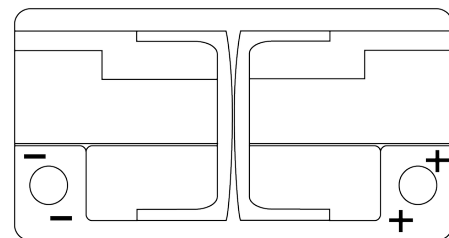

**Product overview**

Batteries for Cars

**Premium EA1050**

Part number	EA1050
Technology	Flooded
EAN/GTIN	3661024034302
Voltage	12 V
Capacity	105 Ah
CCA	850 A
Length	315 mm
Width	175 mm
Height	205 mm
Box size	LH4
Polarity	ETN 0
Terminal Type	EN taper post
Hold Down	B13
Weights (subject of variation)	23.10 kg

**Polarity**

**Terminal Type**

Positive Terminal

Negative Terminal

**Hold Down**

Design, features and specifications are subject to change without notice. We disclaim any representation or warranty, express or implied, concerning the data or recommendations, and in no event shall be liable for any loss or damage claimed to have arisen as a result. Some products may not be available in your local market.