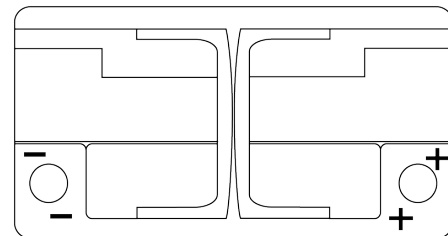

**Product overview**

Batteries for Cars

**Premium EA1050**

Part number	EA1050
Technology	Flooded
EAN/GTIN	3661024034302
Voltage	12 V
Capacity	105 Ah
CCA	850 A
Length	315 mm
Width	175 mm
Height	205 mm
Box size	LH4
Polarity	ETN 0
Terminal Type	EN taper post
Hold Down	B13
Weights (subject of variation)	23.10 kg

**Polarity**

**Terminal Type**

Positive Terminal

Negative Terminal

**Hold Down**

Design, features and specifications are subject to change without notice. We disclaim any representation or warranty, express or implied, concerning the data or recommendations, and in no event shall be liable for any loss or damage claimed to have arisen as a result. Some products may not be available in your local market.