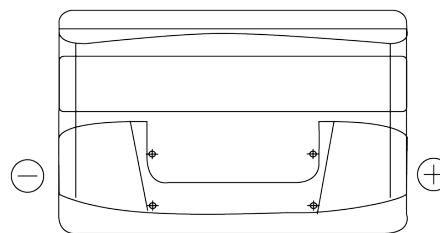

Product overview

Batteries for Cars

Technica TB852

Part number	TB852
Technology	Flooded
EAN/GTIN	3661024054669
Voltage	12 V
Capacity	85 Ah
CCA	760 A
Length	353 mm
Width	175 mm
Height	175 mm
Box size	LB5
Polarity	ETN 0
Terminal Type	EN taper post
Hold Down	B13
Weights (subject of variation)	19.40 kg

Polarity

Terminal Type

Positive Terminal

Negative Terminal

Hold Down

Design, features and specifications are subject to change without notice. We disclaim any representation or warranty, express or implied, concerning the data or recommendations, and in no event shall be liable for any loss or damage claimed to have arisen as a result. Some products may not be available in your local market.