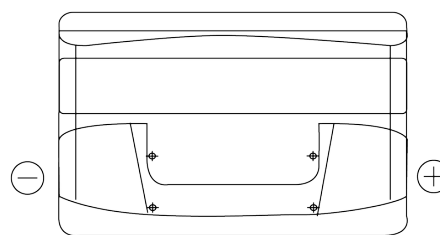

Product overview

Batteries for Cars

Technica TB852

Part number	TB852
Technology	Flooded
EAN/GTIN	3661024054669
Voltage	12 V
Capacity	85 Ah
CCA	760 A
Length	353 mm
Width	175 mm
Height	175 mm
Box size	LB5
Polarity	ETN 0
Terminal Type	EN taper post
Hold Down	B13
Weights (subject of variation)	19.40 kg

Polarity

Terminal Type

Positive Terminal

Negative Terminal

Hold Down

Design, features and specifications are subject to change without notice. We disclaim any representation or warranty, express or implied, concerning the data or recommendations, and in no event shall be liable for any loss or damage claimed to have arisen as a result. Some products may not be available in your local market.