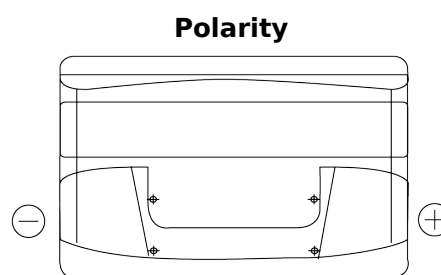

Product overview

Batteries for Cars

Formula FB852

Part number	FB852
Technology	Flooded
EAN/GTIN	3661024044660
Voltage	12 V
Capacity	85 Ah
CCA	760 A
Length	353 mm
Width	175 mm
Height	175 mm
Box size	LB5
Polarity	ETN 0
Terminal Type	EN taper post
Hold Down	B13
Weights (subject of variation)	19.40 kg