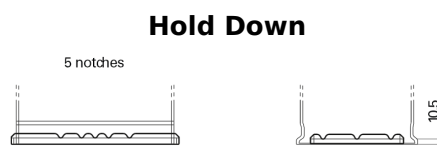

Product overview

Batteries for Cars

Formula FB852

Part number	FB852
Technology	Flooded
EAN/GTIN	3661024044660
Voltage	12 V
Capacity	85 Ah
CCA	760 A
Length	353 mm
Width	175 mm
Height	175 mm
Box size	LB5
Polarity	ETN 0
Terminal Type	EN taper post
Hold Down	B13
Weights (subject of variation)	19.40 kg