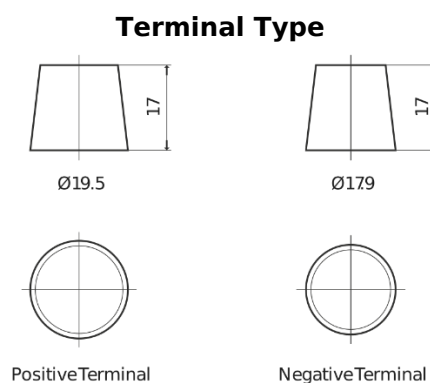

Product overview

Batteries for Cars

Formula FB852

Part number	FB852
Technology	Flooded
EAN/GTIN	3661024044660
Voltage	12 V
Capacity	85 Ah
CCA	760 A
Length	353 mm
Width	175 mm
Height	175 mm
Box size	LB5
Polarity	ETN 0
Terminal Type	EN taper post
Hold Down	B13
Weights (subject of variation)	19.40 kg