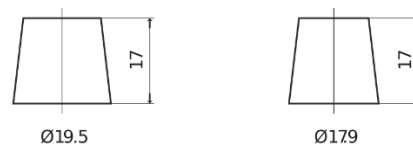

**Product overview**

Batteries for Cars

**Power DB852**

|                                |               |
|--------------------------------|---------------|
| Part number                    | DB852         |
| Technology                     | Flooded       |
| EAN/GTIN                       | 3661024024662 |
| Voltage                        | 12 V          |
| Capacity                       | 85 Ah         |
| CCA                            | 760 A         |
| Length                         | 353 mm        |
| Width                          | 175 mm        |
| Height                         | 175 mm        |
| Box size                       | LB5           |
| Polarity                       | ETN 0         |
| Terminal Type                  | EN taper post |
| Hold Down                      | B13           |
| Weights (subject of variation) | 19.40 kg      |

**Polarity**

**Terminal Type**

Positive Terminal

Negative Terminal

**Hold Down**

Design, features and specifications are subject to change without notice. We disclaim any representation or warranty, express or implied, concerning the data or recommendations, and in no event shall be liable for any loss or damage claimed to have arisen as a result. Some products may not be available in your local market.