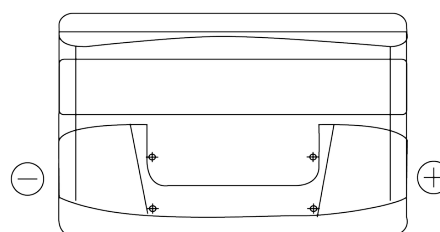

**Product overview**

Batteries for Cars

**Power DB852**

|                                |               |
|--------------------------------|---------------|
| Part number                    | DB852         |
| Technology                     | Flooded       |
| EAN/GTIN                       | 3661024024662 |
| Voltage                        | 12 V          |
| Capacity                       | 85 Ah         |
| CCA                            | 760 A         |
| Length                         | 353 mm        |
| Width                          | 175 mm        |
| Height                         | 175 mm        |
| Box size                       | LB5           |
| Polarity                       | ETN 0         |
| Terminal Type                  | EN taper post |
| Hold Down                      | B13           |
| Weights (subject of variation) | 19.40 kg      |

**Polarity**

**Terminal Type**

Positive Terminal

Negative Terminal

**Hold Down**

Design, features and specifications are subject to change without notice. We disclaim any representation or warranty, express or implied, concerning the data or recommendations, and in no event shall be liable for any loss or damage claimed to have arisen as a result. Some products may not be available in your local market.