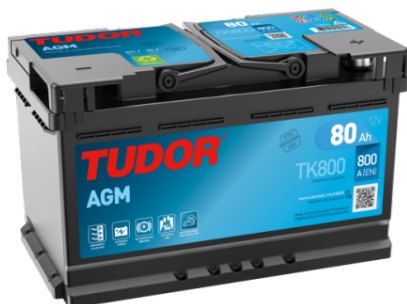

**Product overview**

Batteries for Cars

**AGM TK800**

Part number	TK800
Technology	AGM
EAN/GTIN	3661024055727
Voltage	12 V
Capacity	80.0 Ah
CCA	800 A
Length	315 mm
Width	175 mm
Height	190 mm
Box size	L04
Polarity	ETN 0
Terminal Type	EN taper post
Hold Down	B13
Weights (subject of variation)	23.30 kg