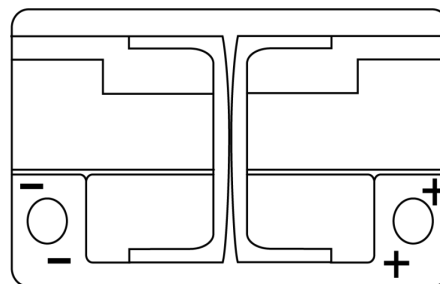

**Product overview**

Batteries for Cars

**AGM TK720**

Part number	TK720
Technology	AGM
EAN/GTIN	3661024057639
Voltage	12 V
Capacity	72.0 Ah
CCA	760 A
Length	278 mm
Width	175 mm
Height	190 mm
Box size	L03
Polarity	ETN 0
Terminal Type	EN taper post
Hold Down	B13
Weights (subject of variation)	20.60 kg

**Polarity**

**Terminal Type**

Positive Terminal

Negative Terminal

**Hold Down**

Design, features and specifications are subject to change without notice. We disclaim any representation or warranty, express or implied, concerning the data or recommendations, and in no event shall be liable for any loss or damage claimed to have arisen as a result. Some products may not be available in your local market.