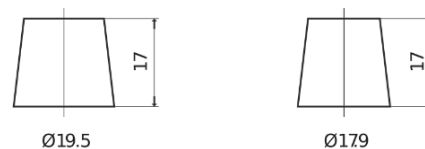

**Product overview**

Batteries for Cars

**AGM TK720**

Part number	TK720
Technology	AGM
EAN/GTIN	3661024057639
Voltage	12 V
Capacity	72.0 Ah
CCA	760 A
Length	278 mm
Width	175 mm
Height	190 mm
Box size	L03
Polarity	ETN 0
Terminal Type	EN taper post
Hold Down	B13
Weights (subject of variation)	20.60 kg

**Polarity**

**Terminal Type**

Positive Terminal

Negative Terminal

**Hold Down**

Design, features and specifications are subject to change without notice. We disclaim any representation or warranty, express or implied, concerning the data or recommendations, and in no event shall be liable for any loss or damage claimed to have arisen as a result. Some products may not be available in your local market.