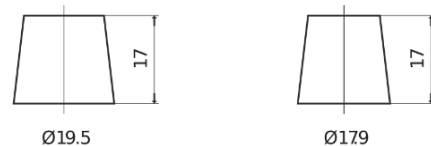

Terminal Type