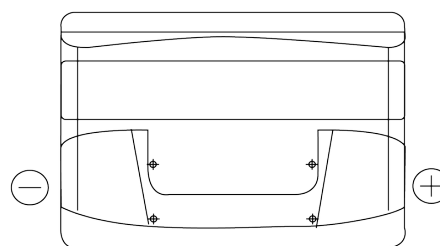

Product overview

Batteries for Cars

Technica TB802

Part number	TB802
Technology	Flooded
EAN/GTIN	3661024054652
Voltage	12 V
Capacity	80 Ah
CCA	700 A
Length	315 mm
Width	175 mm
Height	175 mm
Box size	LB4
Polarity	ETN 0
Terminal Type	EN taper post
Hold Down	B13
Weights (subject of variation)	17.80 kg

Polarity

Terminal Type

Positive Terminal

Negative Terminal

Hold Down

Design, features and specifications are subject to change without notice. We disclaim any representation or warranty, express or implied, concerning the data or recommendations, and in no event shall be liable for any loss or damage claimed to have arisen as a result. Some products may not be available in your local market.