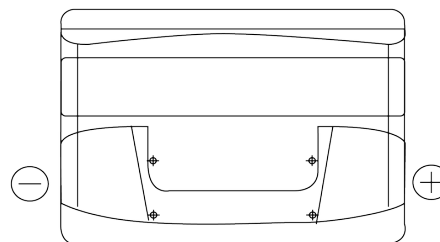

Product overview

Batteries for Cars

Formula FB802

Part number	FB802
Technology	Flooded
EAN/GTIN	3661024044653
Voltage	12 V
Capacity	80 Ah
CCA	700 A
Length	315 mm
Width	175 mm
Height	175 mm
Box size	LB4
Polarity	ETN 0
Terminal Type	EN taper post
Hold Down	B13
Weights (subject of variation)	17.80 kg

Polarity

Terminal Type

Positive Terminal

Negative Terminal

Hold Down

Design, features and specifications are subject to change without notice. We disclaim any representation or warranty, express or implied, concerning the data or recommendations, and in no event shall be liable for any loss or damage claimed to have arisen as a result. Some products may not be available in your local market.