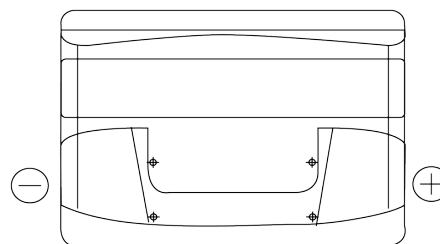

Product overview

Batteries for Cars

Formula FB802

Part number	FB802
Technology	Flooded
EAN/GTIN	3661024044653
Voltage	12 V
Capacity	80 Ah
CCA	700 A
Length	315 mm
Width	175 mm
Height	175 mm
Box size	LB4
Polarity	ETN 0
Terminal Type	EN taper post
Hold Down	B13
Weights (subject of variation)	17.80 kg

Polarity

Terminal Type

Positive Terminal

Negative Terminal

Hold Down

Design, features and specifications are subject to change without notice. We disclaim any representation or warranty, express or implied, concerning the data or recommendations, and in no event shall be liable for any loss or damage claimed to have arisen as a result. Some products may not be available in your local market.