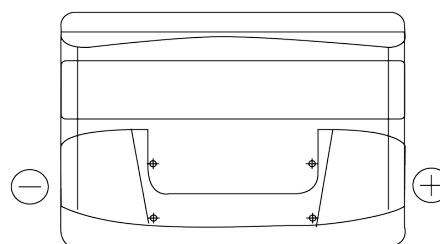

**Product overview**

Batteries for Cars

**Excell EB802**

Part number	EB802
Technology	Flooded
EAN/GTIN	3661024034654
Voltage	12 V
Capacity	80 Ah
CCA	700 A
Length	315 mm
Width	175 mm
Height	175 mm
Box size	LB4
Polarity	ETN 0
Terminal Type	EN taper post
Hold Down	B13
Weights (subject of variation)	17.80 kg

**Polarity**

**Terminal Type**

Positive Terminal

Negative Terminal

**Hold Down**

Design, features and specifications are subject to change without notice. We disclaim any representation or warranty, express or implied, concerning the data or recommendations, and in no event shall be liable for any loss or damage claimed to have arisen as a result. Some products may not be available in your local market.