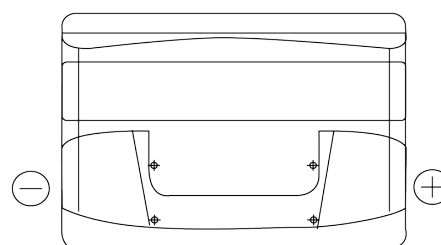

Product overview

Batteries for Cars

Power DB802

Part number	DB802
Technology	Flooded
EAN/GTIN	3661024024655
Voltage	12 V
Capacity	80 Ah
CCA	700 A
Length	315 mm
Width	175 mm
Height	175 mm
Box size	LB4
Polarity	ETN 0
Terminal Type	EN taper post
Hold Down	B13
Weights (subject of variation)	17.80 kg

Polarity

Terminal Type

Positive Terminal

Negative Terminal

Hold Down

Design, features and specifications are subject to change without notice. We disclaim any representation or warranty, express or implied, concerning the data or recommendations, and in no event shall be liable for any loss or damage claimed to have arisen as a result. Some products may not be available in your local market.