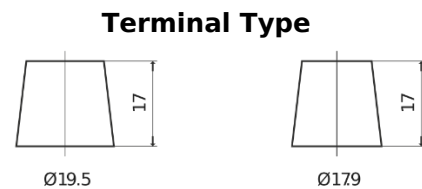

**Product overview**

Batteries for Trucks, Buses, Construction, Agriculture

**PowerPRO Agri&Construction TJ2353**

Part number	TJ2353
Technology	Flooded
EAN/GTIN	3661024056748
Voltage	12 V
Capacity	235.0 Ah
CCA	1450 A
Length	518 mm
Width	274 mm
Height	240 mm
Box size	D06
Polarity	ETN 3
Terminal Type	EN taper post
Hold Down	B0
Weights (subject of variation)	59.70 kg