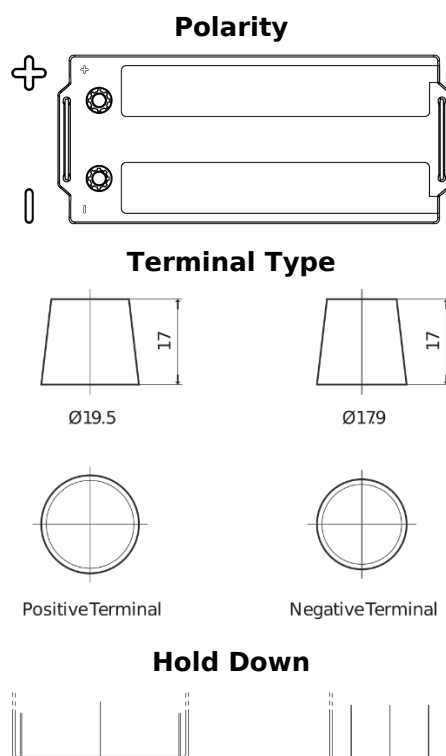

Product overview

Batteries for Trucks, Buses, Construction, Agriculture

PowerPRO Agri&Construction TJ1723

Part number	TJ1723
Technology	Flooded
EAN/GTIN	3661024056731
Voltage	12 V
Capacity	172.0 Ah
CCA	1390 A
Length	513 mm
Width	223 mm
Height	223 mm
Box size	D05
Polarity	ETN 3
Terminal Type	EN taper post
Hold Down	B0
Weights (subject of variation)	48.80 kg