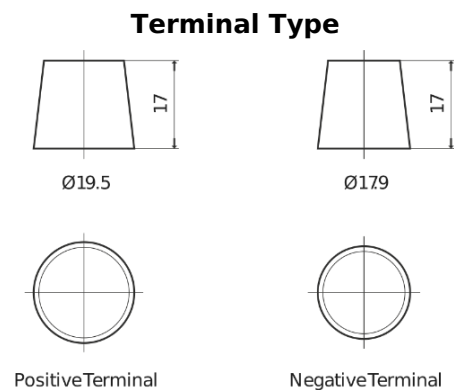

**Product overview**

Batteries for Trucks, Buses, Construction, Agriculture

**PowerPRO Agri&Construction TJ1723**

Part number	TJ1723
Technology	Flooded
EAN/GTIN	3661024056731
Voltage	12 V
Capacity	172.0 Ah
CCA	1390 A
Length	513 mm
Width	223 mm
Height	223 mm
Box size	D05
Polarity	ETN 3
Terminal Type	EN taper post
Hold Down	B0
Weights (subject of variation)	48.80 kg