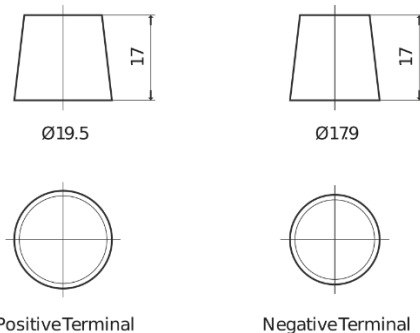

Terminal Type

Hold Down

Design, features and specifications are subject to change without notice. We disclaim any representation or warranty, express or implied, concerning the data or recommendations, and in no event shall be liable for any loss or damage claimed to have arisen as a result. Some products may not be available in your local market.