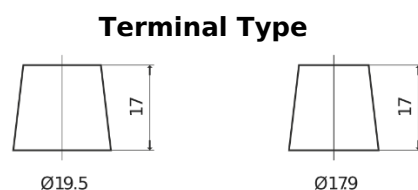

**Product overview**

Batteries for Trucks, Buses, Construction, Agriculture

**PowerPRO Agri&Construction TJ1523**

Part number	TJ1523
Technology	Flooded
EAN/GTIN	3661024056724
Voltage	12 V
Capacity	152.0 Ah
CCA	1130 A
Length	513 mm
Width	189 mm
Height	223 mm
Box size	D04
Polarity	ETN 3
Terminal Type	EN taper post
Hold Down	B0
Weights (subject of variation)	40.30 kg