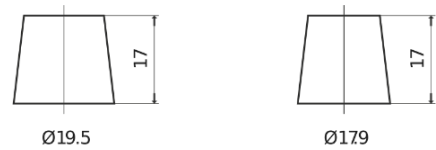

**Product overview**

Batteries for Trucks, Buses, Construction, Agriculture

**PowerPRO Agri&Construction TJ1000**

Part number	TJ1000
Technology	Flooded
EAN/GTIN	3661024056809
Voltage	12 V
Capacity	100.0 Ah
CCA	850 A
Length	353 mm
Width	175 mm
Height	190 mm
Box size	L05
Polarity	ETN 0
Terminal Type	EN taper post
Hold Down	B13
Weights (subject of variation)	21.80 kg

**Polarity**

**Terminal Type**

Positive Terminal

Negative Terminal

**Hold Down**

Design, features and specifications are subject to change without notice. We disclaim any representation or warranty, express or implied, concerning the data or recommendations, and in no event shall be liable for any loss or damage claimed to have arisen as a result. Some products may not be available in your local market.