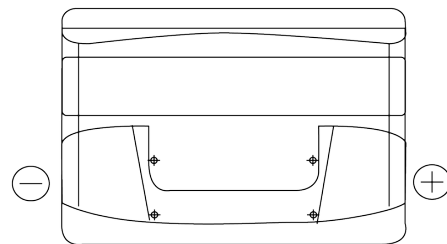

Product overview

Batteries for Cars

Technica TB712

Part number	TB712
Technology	Flooded
EAN/GTIN	3661024054645
Voltage	12 V
Capacity	71 Ah
CCA	670 A
Length	278 mm
Width	175 mm
Height	175 mm
Box size	LB3
Polarity	ETN 0
Terminal Type	EN taper post
Hold Down	B13
Weights (subject of variation)	15.30 kg

Polarity

Terminal Type

Positive Terminal

Negative Terminal

Hold Down

Design, features and specifications are subject to change without notice. We disclaim any representation or warranty, express or implied, concerning the data or recommendations, and in no event shall be liable for any loss or damage claimed to have arisen as a result. Some products may not be available in your local market.