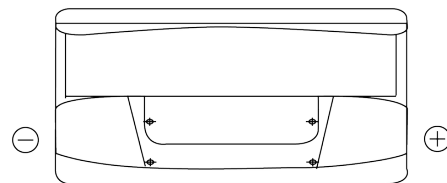

Product overview

Batteries for Trucks, Buses, Construction, Agriculture

PowerPRO Agri&Construction TJ1000

| | |
|--------------------------------|---------------|
| Part number | TJ1000 |
| Technology | Flooded |
| EAN/GTIN | 3661024056809 |
| Voltage | 12 V |
| Capacity | 100.0 Ah |
| CCA | 850 A |
| Length | 353 mm |
| Width | 175 mm |
| Height | 190 mm |
| Box size | L05 |
| Polarity | ETN 0 |
| Terminal Type | EN taper post |
| Hold Down | B13 |
| Weights (subject of variation) | 21.80 kg |

Polarity

Terminal Type

Positive Terminal

Negative Terminal

Hold Down

Design, features and specifications are subject to change without notice. We disclaim any representation or warranty, express or implied, concerning the data or recommendations, and in no event shall be liable for any loss or damage claimed to have arisen as a result. Some products may not be available in your local market.