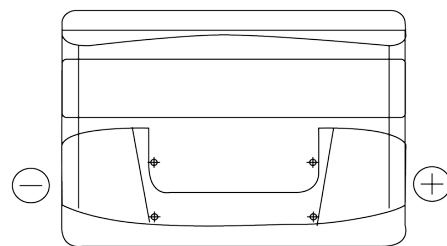

Product overview

Batteries for Cars

Formula FB712

| | |
|--------------------------------|---------------|
| Part number | FB712 |
| Technology | Flooded |
| EAN/GTIN | 3661024044646 |
| Voltage | 12 V |
| Capacity | 71 Ah |
| CCA | 670 A |
| Length | 278 mm |
| Width | 175 mm |
| Height | 175 mm |
| Box size | LB3 |
| Polarity | ETN 0 |
| Terminal Type | EN taper post |
| Hold Down | B13 |
| Weights (subject of variation) | 15.30 kg |

Polarity

Terminal Type

Positive Terminal

Negative Terminal

Hold Down

Design, features and specifications are subject to change without notice. We disclaim any representation or warranty, express or implied, concerning the data or recommendations, and in no event shall be liable for any loss or damage claimed to have arisen as a result. Some products may not be available in your local market.