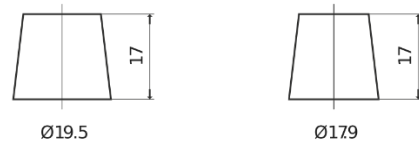

Product overview

Batteries for Cars

Formula FB712

| | |
|--------------------------------|---------------|
| Part number | FB712 |
| Technology | Flooded |
| EAN/GTIN | 3661024044646 |
| Voltage | 12 V |
| Capacity | 71 Ah |
| CCA | 670 A |
| Length | 278 mm |
| Width | 175 mm |
| Height | 175 mm |
| Box size | LB3 |
| Polarity | ETN 0 |
| Terminal Type | EN taper post |
| Hold Down | B13 |
| Weights (subject of variation) | 15.30 kg |

Polarity

Terminal Type

Positive Terminal

Negative Terminal

Hold Down

Design, features and specifications are subject to change without notice. We disclaim any representation or warranty, express or implied, concerning the data or recommendations, and in no event shall be liable for any loss or damage claimed to have arisen as a result. Some products may not be available in your local market.