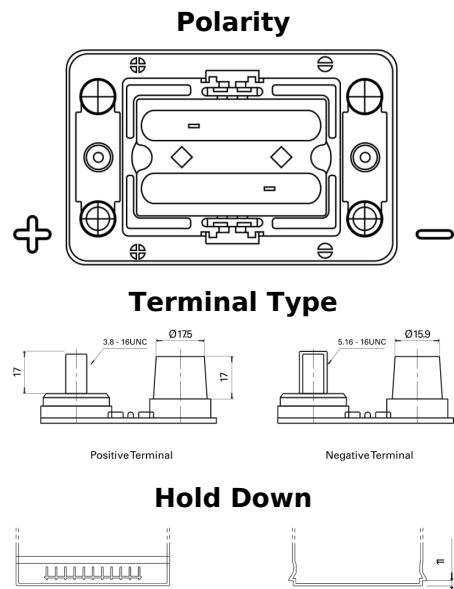

Product overview

Batteries for Trucks, Buses, Construction, Agriculture

PowerPRO Agri&Construction TJ050C

Part number	TJ050C
Technology	AGM
EAN/GTIN	3661024056793
Voltage	12 V
Capacity	50.0 Ah
CCA	800 A
Length	260 mm
Width	173 mm
Height	206 mm
Box size	G34
Polarity	ETN 1
Terminal Type	SAE M 3/8"- 5/16" taper&stud
Hold Down	B7
Weights (subject of variation)	17.90 kg