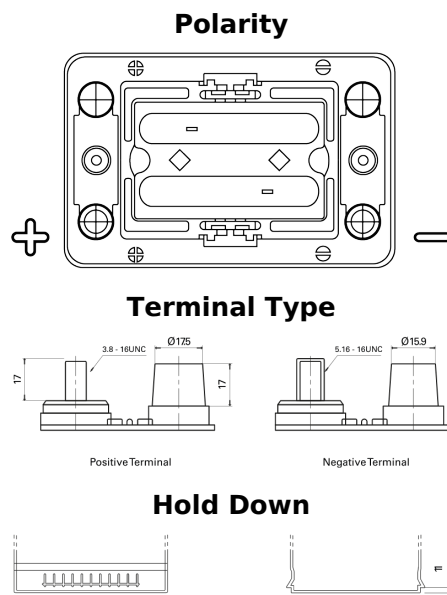

Product overview

Batteries for Trucks, Buses, Construction, Agriculture

PowerPRO Agri&Construction TJ050C

Part number	TJ050C
Technology	AGM
EAN/GTIN	3661024056793
Voltage	12 V
Capacity	50.0 Ah
CCA	800 A
Length	260 mm
Width	173 mm
Height	206 mm
Box size	G34
Polarity	ETN 1
Terminal Type	SAE M 3/8" - 5/16" taper&stud
Hold Down	B7
Weights (subject of variation)	17.90 kg