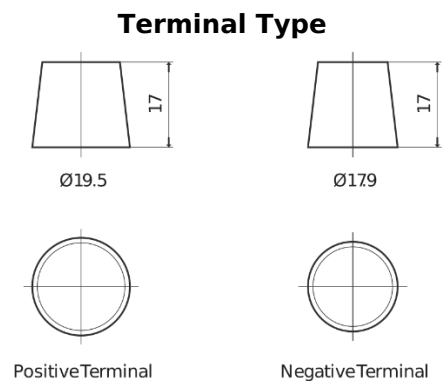

**Product overview**

Batteries for Trucks, Buses, Construction, Agriculture

**StartPRO TG2254**

Part number	TG2254
Technology	Flooded
EAN/GTIN	3661024057448
Voltage	12 V
Capacity	225.0 Ah
CCA	1200 A
Length	518 mm
Width	274 mm
Height	240 mm
Box size	D06
Polarity	ETN 4
Terminal Type	EN taper post
Hold Down	B0
Weights (subject of variation)	54.90 kg