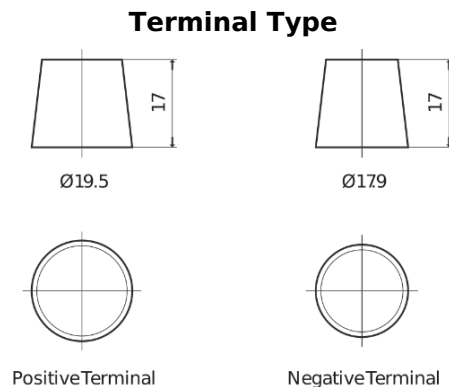

Product overview

Batteries for Trucks, Buses, Construction, Agriculture

StartPRO TG2254

Part number	TG2254
Technology	Flooded
EAN/GTIN	3661024057448
Voltage	12 V
Capacity	225.0 Ah
CCA	1200 A
Length	518 mm
Width	274 mm
Height	240 mm
Box size	D06
Polarity	ETN 4
Terminal Type	EN taper post
Hold Down	B0
Weights (subject of variation)	54.90 kg