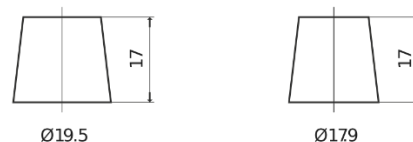

Product overview

Batteries for Cars

Power DB712

Part number	DB712
Technology	Flooded
EAN/GTIN	3661024024648
Voltage	12 V
Capacity	71 Ah
CCA	670 A
Length	278 mm
Width	175 mm
Height	175 mm
Box size	LB3
Polarity	ETN 0
Terminal Type	EN taper post
Hold Down	B13
Weights (subject of variation)	15.30 kg

Polarity

Terminal Type

Positive Terminal

Negative Terminal

Hold Down

Design, features and specifications are subject to change without notice. We disclaim any representation or warranty, express or implied, concerning the data or recommendations, and in no event shall be liable for any loss or damage claimed to have arisen as a result. Some products may not be available in your local market.