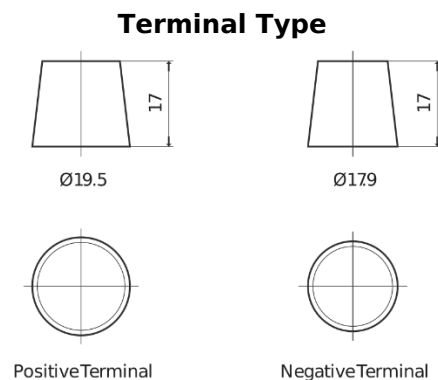

Product overview

Batteries for Trucks, Buses, Construction, Agriculture

StartPRO TG1406

Part number	TG1406
Technology	Flooded
EAN/GTIN	3661024055499
Voltage	12 V
Capacity	140.0 Ah
CCA	800 A
Length	510 mm
Width	175 mm
Height	225 mm
Box size	D08
Polarity	ETN 4
Terminal Type	EN taper post
Hold Down	B3
Weights (subject of variation)	33.50 kg