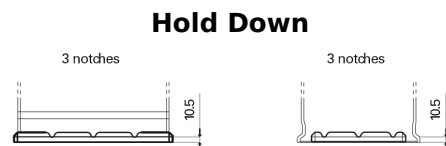

Product overview

Batteries for Trucks, Buses, Construction, Agriculture

StartPRO TG1406

Part number	TG1406
Technology	Flooded
EAN/GTIN	3661024055499
Voltage	12 V
Capacity	140.0 Ah
CCA	800 A
Length	510 mm
Width	175 mm
Height	225 mm
Box size	D08
Polarity	ETN 4
Terminal Type	EN taper post
Hold Down	B3
Weights (subject of variation)	33.50 kg