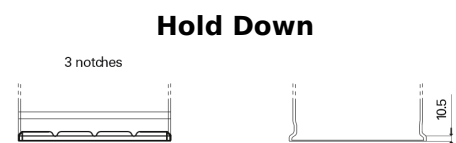

Product overview

Batteries for Trucks, Buses, Construction, Agriculture

StartPRO TG1402

Part number	TG1402
Technology	Flooded
EAN/GTIN	3661024055345
Voltage	12 V
Capacity	140.0 Ah
CCA	900 A
Length	508 mm
Width	175 mm
Height	205 mm
Box size	ATM
Polarity	ETN 0
Terminal Type	EN taper post
Hold Down	B1
Weights (subject of variation)	33.80 kg