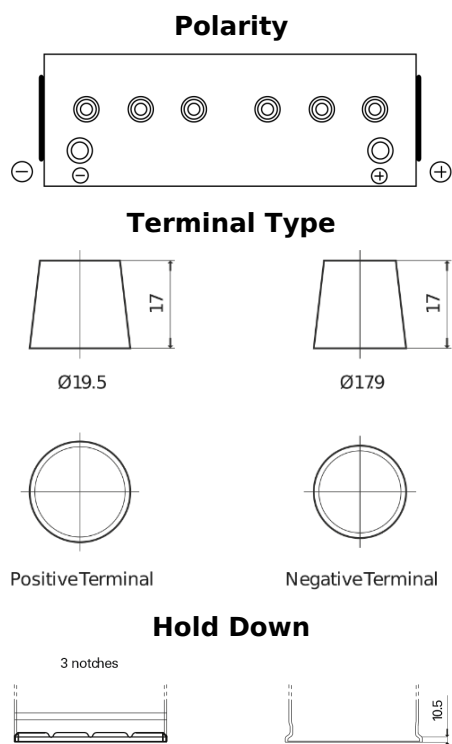

Product overview

Batteries for Trucks, Buses, Construction, Agriculture

StartPRO TG1402

Part number	TG1402
Technology	Flooded
EAN/GTIN	3661024055345
Voltage	12 V
Capacity	140.0 Ah
CCA	900 A
Length	508 mm
Width	175 mm
Height	205 mm
Box size	ATM
Polarity	ETN 0
Terminal Type	EN taper post
Hold Down	B1
Weights (subject of variation)	33.80 kg