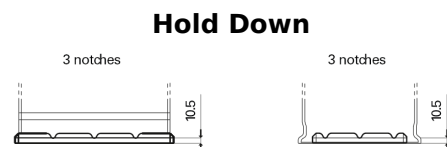

Product overview

Batteries for Trucks, Buses, Construction, Agriculture

StartPRO TG1355

Part number	TG1355
Technology	Flooded
EAN/GTIN	3661024055529
Voltage	12 V
Capacity	135.0 Ah
CCA	1000 A
Length	514 mm
Width	175 mm
Height	210 mm
Box size	DB8
Polarity	ETN 3
Terminal Type	EN taper post
Hold Down	B3
Weights (subject of variation)	36.00 kg