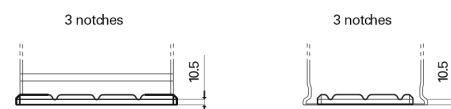

**Product overview**

Batteries for Trucks, Buses, Construction, Agriculture

**StartPRO TG1355**

Part number	TG1355
Technology	Flooded
EAN/GTIN	3661024055529
Voltage	12 V
Capacity	135.0 Ah
CCA	1000 A
Length	514 mm
Width	175 mm
Height	210 mm
Box size	DB8
Polarity	ETN 3
Terminal Type	EN taper post
Hold Down	B3
Weights (subject of variation)	36.00 kg

**Polarity**

**Terminal Type**

Positive Terminal

Negative Terminal

**Hold Down**

Design, features and specifications are subject to change without notice. We disclaim any representation or warranty, express or implied, concerning the data or recommendations, and in no event shall be liable for any loss or damage claimed to have arisen as a result. Some products may not be available in your local market.