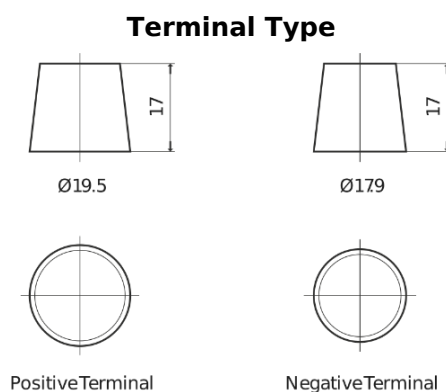

Product overview

Batteries for Trucks, Buses, Construction, Agriculture

StartPRO TG1353

Part number	TG1353
Technology	Flooded
EAN/GTIN	3661024055543
Voltage	12 V
Capacity	135.0 Ah
CCA	1000 A
Length	514 mm
Width	218 mm
Height	210 mm
Box size	DB9
Polarity	ETN 3
Terminal Type	EN taper post
Hold Down	B0
Weights (subject of variation)	39.80 kg