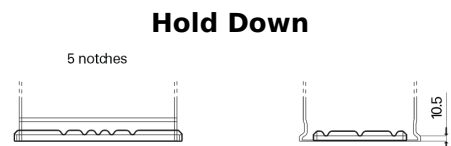

**Product overview**

Batteries for Cars

**Standard FC652**

Part number	FC652
Technology	Flooded
EAN/GTIN	3661024044868
Voltage	12 V
Capacity	65 Ah
CCA	540 A
Length	278 mm
Width	175 mm
Height	175 mm
Box size	LB3
Polarity	ETN 0
Terminal Type	EN taper post
Hold Down	B13
Weights (subject of variation)	14.50 kg