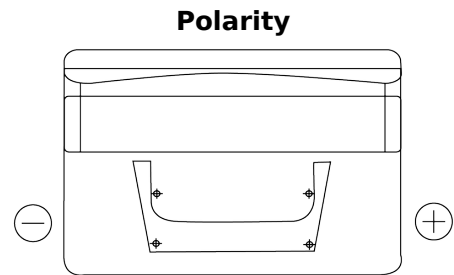

**Product overview**

Batteries for Cars

**Standard FC652**

Part number	FC652
Technology	Flooded
EAN/GTIN	3661024044868
Voltage	12 V
Capacity	65 Ah
CCA	540 A
Length	278 mm
Width	175 mm
Height	175 mm
Box size	LB3
Polarity	ETN 0
Terminal Type	EN taper post
Hold Down	B13
Weights (subject of variation)	14.50 kg