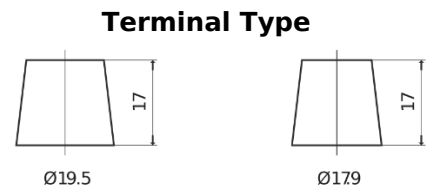

**Product overview**

Batteries for Cars

**Standard FC652**

Part number	FC652
Technology	Flooded
EAN/GTIN	3661024044868
Voltage	12 V
Capacity	65 Ah
CCA	540 A
Length	278 mm
Width	175 mm
Height	175 mm
Box size	LB3
Polarity	ETN 0
Terminal Type	EN taper post
Hold Down	B13
Weights (subject of variation)	14.50 kg