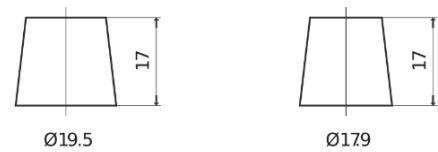

**Product overview**

Batteries for Trucks, Buses, Construction, Agriculture

**StartPRO TG1250**

Part number	TG1250
Technology	Flooded
EAN/GTIN	3661024055406
Voltage	12 V
Capacity	125.0 Ah
CCA	760 A
Length	349 mm
Width	175 mm
Height	285 mm
Box size	D03
Polarity	ETN 0
Terminal Type	EN taper post
Hold Down	B0
Weights (subject of variation)	29.50 kg

**Polarity**

**Terminal Type**

Positive Terminal

Negative Terminal

**Hold Down**

Design, features and specifications are subject to change without notice. We disclaim any representation or warranty, express or implied, concerning the data or recommendations, and in no event shall be liable for any loss or damage claimed to have arisen as a result. Some products may not be available in your local market.