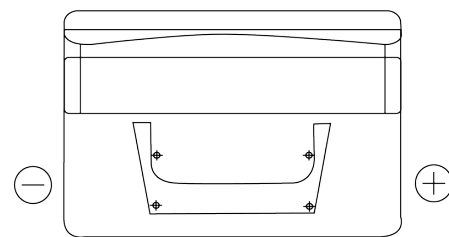

Product overview

Batteries for Cars

Classic EC652

Part number	EC652
Technology	Flooded
EAN/GTIN	3661024034869
Voltage	12 V
Capacity	65 Ah
CCA	540 A
Length	278 mm
Width	175 mm
Height	175 mm
Box size	LB3
Polarity	ETN 0
Terminal Type	EN taper post
Hold Down	B13
Weights (subject of variation)	14.50 kg

Polarity

Terminal Type

Positive Terminal

Negative Terminal

Hold Down

Design, features and specifications are subject to change without notice. We disclaim any representation or warranty, express or implied, concerning the data or recommendations, and in no event shall be liable for any loss or damage claimed to have arisen as a result. Some products may not be available in your local market.