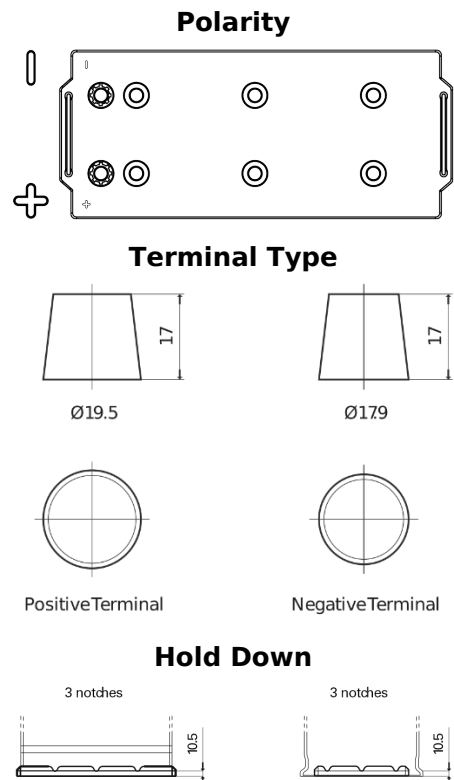

**Product overview**

Batteries for Trucks, Buses, Construction, Agriculture

**StartPRO TG1206**

Part number	TG1206
Technology	Flooded
EAN/GTIN	3661024056830
Voltage	12 V
Capacity	120.0 Ah
CCA	680 A
Length	510 mm
Width	175 mm
Height	225 mm
Box size	D08
Polarity	ETN 4
Terminal Type	EN taper post
Hold Down	B3
Weights (subject of variation)	31.80 kg