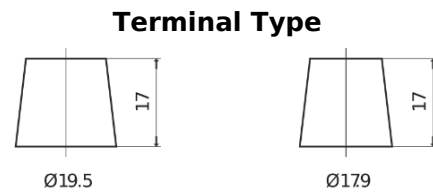

**Product overview**

Batteries for Trucks, Buses, Construction, Agriculture

**StartPRO TG1203**

Part number	TG1203
Technology	Flooded
EAN/GTIN	3661024056816
Voltage	12 V
Capacity	120.0 Ah
CCA	680 A
Length	513 mm
Width	189 mm
Height	223 mm
Box size	D04
Polarity	ETN 3
Terminal Type	EN taper post
Hold Down	B0
Weights (subject of variation)	32.50 kg