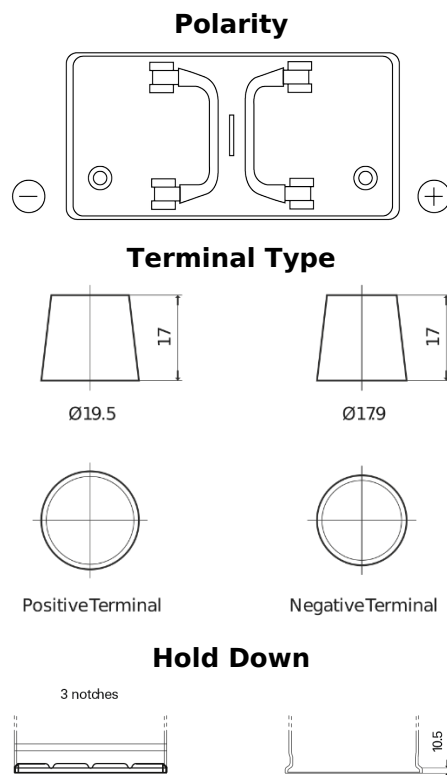

**Product overview**

Batteries for Trucks, Buses, Construction, Agriculture

**StartPRO TG1102**

Part number	TG1102
Technology	Flooded
EAN/GTIN	3661024055390
Voltage	12 V
Capacity	110.0 Ah
CCA	750 A
Length	349 mm
Width	175 mm
Height	235 mm
Box size	D02
Polarity	ETN 0
Terminal Type	EN taper post
Hold Down	B1
Weights (subject of variation)	25.40 kg