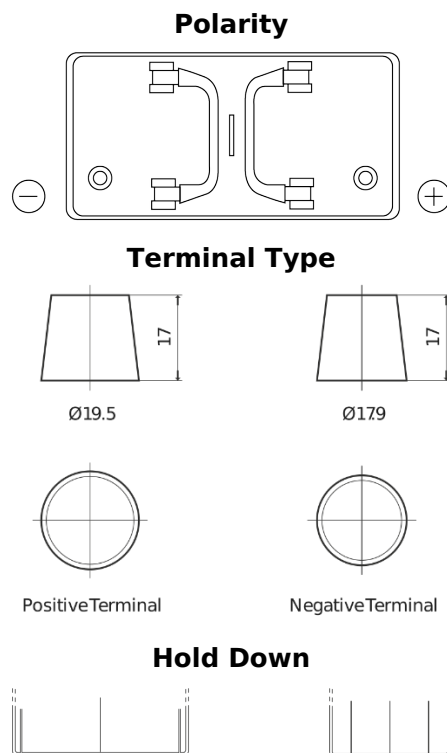

Product overview

Batteries for Trucks, Buses, Construction, Agriculture

StartPRO TG1100

Part number	TG1100
Technology	Flooded
EAN/GTIN	3661024055376
Voltage	12 V
Capacity	110.0 Ah
CCA	750 A
Length	349 mm
Width	175 mm
Height	235 mm
Box size	D02
Polarity	ETN 0
Terminal Type	EN taper post
Hold Down	B0
Weights (subject of variation)	25.40 kg