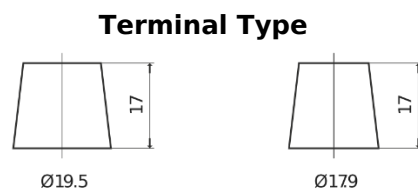

**Product overview**

Batteries for Trucks, Buses, Construction, Agriculture

**PowerPRO TF2353**

Part number	TF2353
Technology	Flooded
EAN/GTIN	3661024055321
Voltage	12 V
Capacity	235.0 Ah
CCA	1300 A
Length	518 mm
Width	274 mm
Height	240 mm
Box size	D06
Polarity	ETN 3
Terminal Type	EN taper post
Hold Down	B0
Weights (subject of variation)	56.30 kg