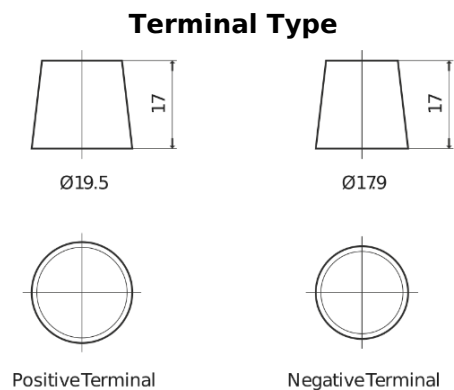

**Product overview**

Batteries for Trucks, Buses, Construction, Agriculture

**PowerPRO TF1853**

Part number	TF1853
Technology	Flooded
EAN/GTIN	3661024055314
Voltage	12 V
Capacity	185.0 Ah
CCA	1150 A
Length	513 mm
Width	223 mm
Height	223 mm
Box size	D05
Polarity	ETN 3
Terminal Type	EN taper post
Hold Down	B0
Weights (subject of variation)	43.90 kg