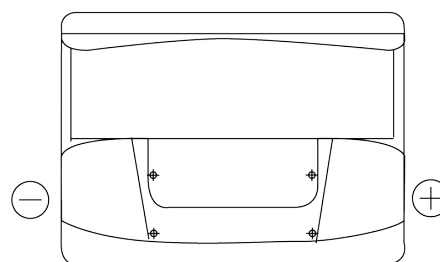

**Product overview**

Batteries for Cars

**Technica TB602**

Part number	TB602
Technology	Flooded
EAN/GTIN	3661024054638
Voltage	12 V
Capacity	60 Ah
CCA	540 A
Length	242 mm
Width	175 mm
Height	175 mm
Box size	LB2
Polarity	ETN 0
Terminal Type	EN taper post
Hold Down	B13
Weights (subject of variation)	12.90 kg

**Polarity**

**Terminal Type**

Positive Terminal

Negative Terminal

**Hold Down**

Design, features and specifications are subject to change without notice. We disclaim any representation or warranty, express or implied, concerning the data or recommendations, and in no event shall be liable for any loss or damage claimed to have arisen as a result. Some products may not be available in your local market.