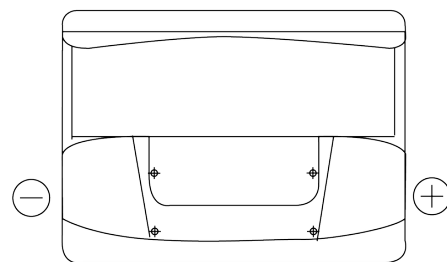

Product overview

Batteries for Cars

Formula FB602

Part number	FB602
Technology	Flooded
EAN/GTIN	3661024044639
Voltage	12 V
Capacity	60 Ah
CCA	540 A
Length	242 mm
Width	175 mm
Height	175 mm
Box size	LB2
Polarity	ETN 0
Terminal Type	EN taper post
Hold Down	B13
Weights (subject of variation)	12.90 kg

Polarity

Terminal Type

Positive Terminal

Negative Terminal

Hold Down

Design, features and specifications are subject to change without notice. We disclaim any representation or warranty, express or implied, concerning the data or recommendations, and in no event shall be liable for any loss or damage claimed to have arisen as a result. Some products may not be available in your local market.