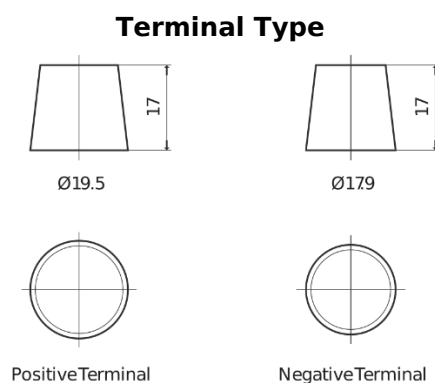

Product overview

Batteries for Trucks, Buses, Construction, Agriculture

PowerPRO TF1453

Part number	TF1453
Technology	Flooded
EAN/GTIN	3661024055307
Voltage	12 V
Capacity	145.0 Ah
CCA	900 A
Length	513 mm
Width	189 mm
Height	223 mm
Box size	D04
Polarity	ETN 3
Terminal Type	EN taper post
Hold Down	B0
Weights (subject of variation)	35.90 kg