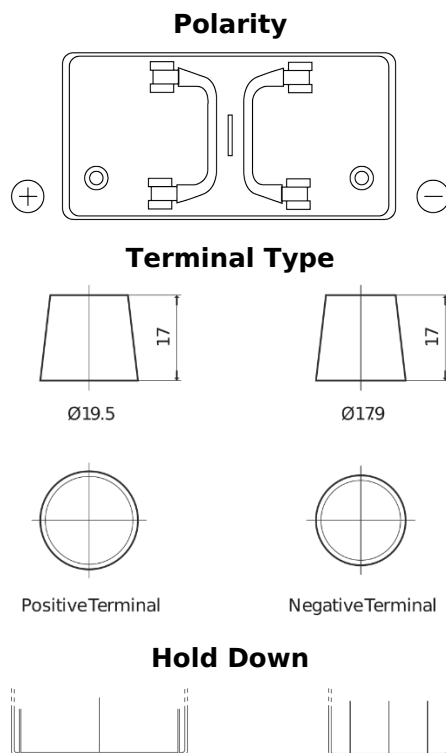

**Product overview**

Batteries for Trucks, Buses, Construction, Agriculture

**PowerPRO TF1251**

Part number	TF1251
Technology	Flooded
EAN/GTIN	3661024057684
Voltage	12 V
Capacity	125.0 Ah
CCA	850 A
Length	349 mm
Width	175 mm
Height	285 mm
Box size	D03
Polarity	ETN 1
Terminal Type	EN taper post
Hold Down	B0
Weights (subject of variation)	31.00 kg