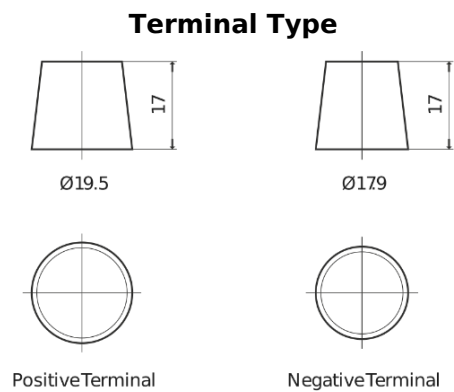

**Product overview**

Batteries for Trucks, Buses, Construction, Agriculture

**PowerPRO TF1251**

Part number	TF1251
Technology	Flooded
EAN/GTIN	3661024057684
Voltage	12 V
Capacity	125.0 Ah
CCA	850 A
Length	349 mm
Width	175 mm
Height	285 mm
Box size	D03
Polarity	ETN 1
Terminal Type	EN taper post
Hold Down	B0
Weights (subject of variation)	31.00 kg