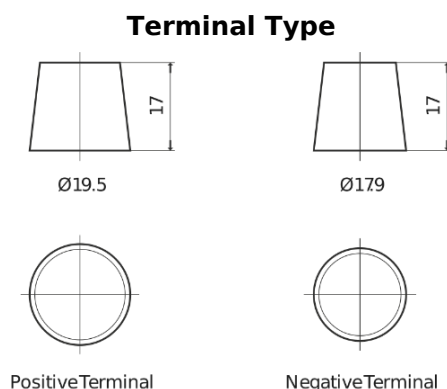

Product overview

Batteries for Trucks, Buses, Construction, Agriculture

PowerPRO TF1250

Part number	TF1250
Technology	Flooded
EAN/GTIN	3661024057677
Voltage	12 V
Capacity	125.0 Ah
CCA	850 A
Length	349 mm
Width	175 mm
Height	285 mm
Box size	D03
Polarity	ETN 0
Terminal Type	EN taper post
Hold Down	B0
Weights (subject of variation)	31.00 kg