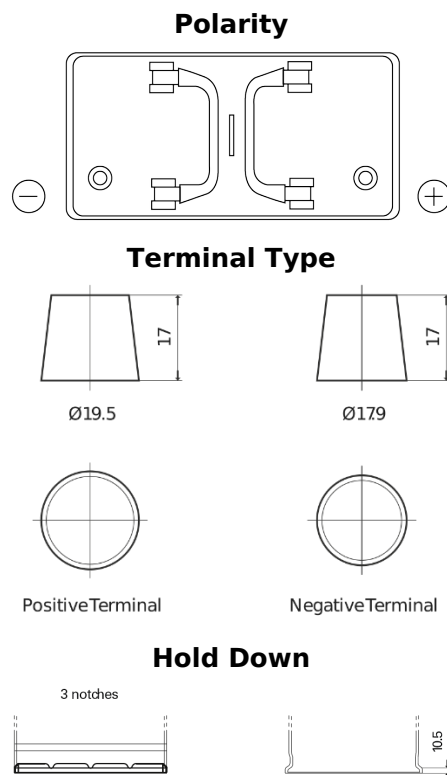

Product overview

Batteries for Trucks, Buses, Construction, Agriculture

PowerPRO TF1202

Part number	TF1202
Technology	Flooded
EAN/GTIN	3661024055277
Voltage	12 V
Capacity	120.0 Ah
CCA	870 A
Length	349 mm
Width	175 mm
Height	235 mm
Box size	D02
Polarity	ETN 0
Terminal Type	EN taper post
Hold Down	B1
Weights (subject of variation)	27.50 kg