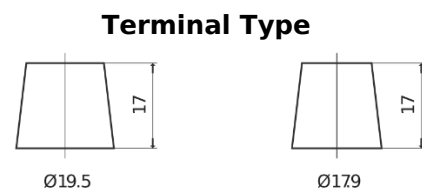

**Product overview**

Batteries for Trucks, Buses, Construction, Agriculture

**StrongPRO EFB+ TE2353**

Part number	TE2353
Technology	EFB
EAN/GTIN	3661024056694
Voltage	12 V
Capacity	235.0 Ah
CCA	1200 A
Length	518 mm
Width	274 mm
Height	240 mm
Box size	D06
Polarity	ETN 3
Terminal Type	EN taper post
Hold Down	B0
Weights (subject of variation)	58.20 kg