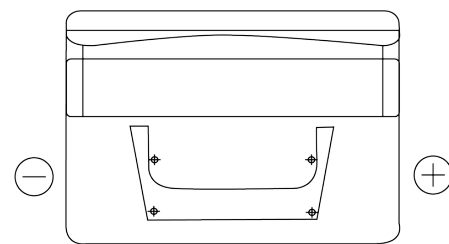

Product overview

Batteries for Cars

Standard TC542

Part number	TC542
Technology	Flooded
EAN/GTIN	3661024054850
Voltage	12 V
Capacity	54 Ah
CCA	500 A
Length	242 mm
Width	175 mm
Height	175 mm
Box size	LB2
Polarity	ETN 0
Terminal Type	EN taper post
Hold Down	B13
Weights (subject of variation)	12.90 kg

Polarity

Terminal Type

Positive Terminal

Negative Terminal

Hold Down

Design, features and specifications are subject to change without notice. We disclaim any representation or warranty, express or implied, concerning the data or recommendations, and in no event shall be liable for any loss or damage claimed to have arisen as a result. Some products may not be available in your local market.