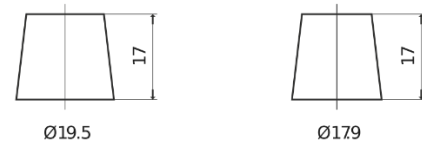

Terminal Type