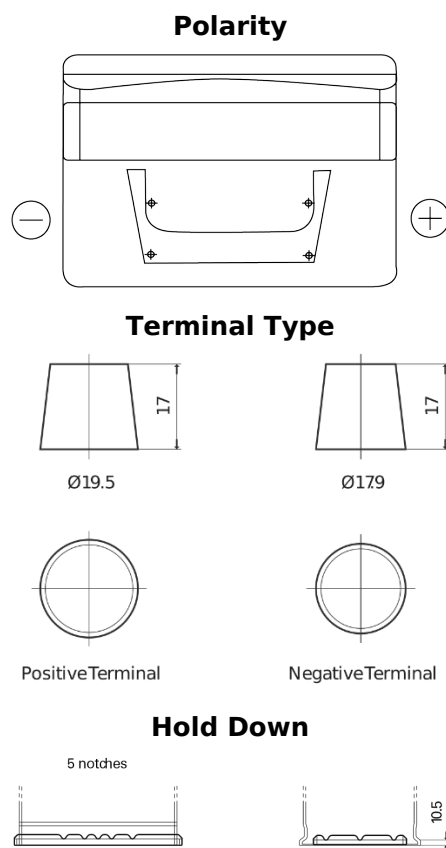

Product overview

Batteries for Cars

Standard FC542

Part number	FC542
Technology	Flooded
EAN/GTIN	3661024044851
Voltage	12 V
Capacity	54 Ah
CCA	500 A
Length	242 mm
Width	175 mm
Height	175 mm
Box size	LB2
Polarity	ETN 0
Terminal Type	EN taper post
Hold Down	B13
Weights (subject of variation)	12.90 kg