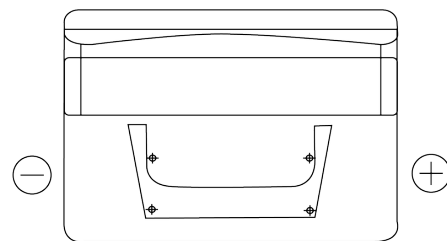

Product overview

Batteries for Cars

Classic EC542

Part number	EC542
Technology	Flooded
EAN/GTIN	3661024034852
Voltage	12 V
Capacity	54 Ah
CCA	500 A
Length	242 mm
Width	175 mm
Height	175 mm
Box size	LB2
Polarity	ETN 0
Terminal Type	EN taper post
Hold Down	B13
Weights (subject of variation)	12.90 kg

Polarity

Terminal Type

Positive Terminal

Negative Terminal

Hold Down

Design, features and specifications are subject to change without notice. We disclaim any representation or warranty, express or implied, concerning the data or recommendations, and in no event shall be liable for any loss or damage claimed to have arisen as a result. Some products may not be available in your local market.