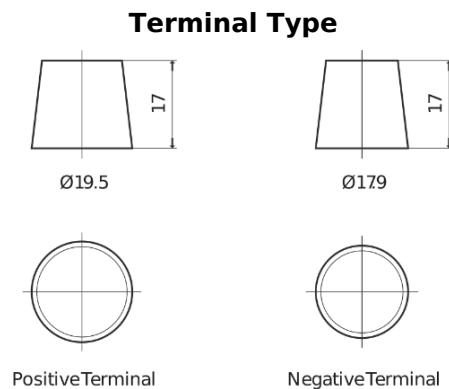

Product overview

Batteries for Trucks, Buses, Construction, Agriculture

Endurance+PRO Gel TD2103

Part number	TD2103
Technology	GEL
EAN/GTIN	3661024057103
Voltage	12 V
Capacity	210.0 Ah
CCA	1030 A
Length	518 mm
Width	274 mm
Height	240 mm
Box size	D06
Polarity	ETN 3
Terminal Type	EN taper post
Hold Down	B0
Weights (subject of variation)	63.50 kg