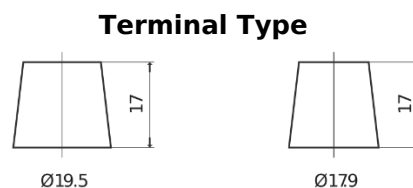

Product overview

Batteries for Trucks, Buses, Construction, Agriculture

Endurance+PRO Gel TD2103

Part number	TD2103
Technology	GEL
EAN/GTIN	3661024057103
Voltage	12 V
Capacity	210 Ah
CCA	1030 A
Length	518 mm
Width	274 mm
Height	240 mm
Box size	D06
Polarity	ETN 3
Terminal Type	EN taper post
Hold Down	B0
Weights (subject of variation)	63.50 kg