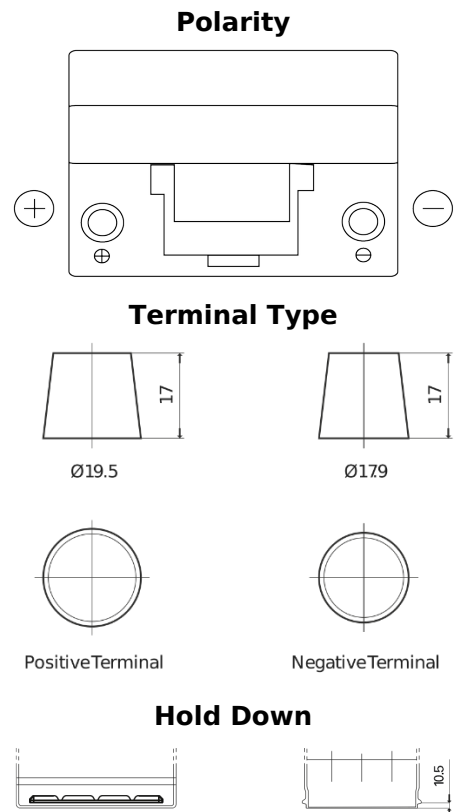

**Product overview**

Batteries for Cars

**Standard TC905**

Part number	TC905
Technology	Flooded
EAN/GTIN	3661024054768
Voltage	12 V
Capacity	90.0 Ah
CCA	680 A
Length	306 mm
Width	173 mm
Height	222 mm
Box size	D31
Polarity	ETN 1
Terminal Type	EN taper post
Hold Down	Korean B1
Weights (subject of variation)	19.90 kg