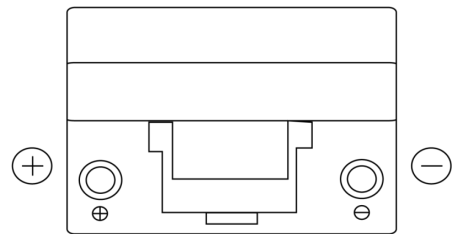

**Product overview**

Batteries for Cars

**Standard TC905**

Part number	TC905
Technology	Flooded
EAN/GTIN	3661024054768
Voltage	12 V
Capacity	90.0 Ah
CCA	680 A
Length	306 mm
Width	173 mm
Height	222 mm
Box size	D31
Polarity	ETN 1
Terminal Type	EN taper post
Hold Down	Korean B1
Weights (subject of variation)	19.90 kg

**Polarity**

**Terminal Type**

**Hold Down**

Design, features and specifications are subject to change without notice. We disclaim any representation or warranty, express or implied, concerning the data or recommendations, and in no event shall be liable for any loss or damage claimed to have arisen as a result. Some products may not be available in your local market.